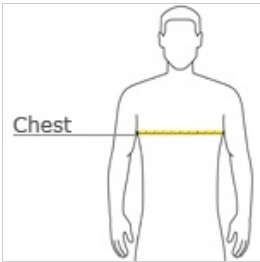

**CHEST**

With arms down at sides, measure around the upper body, under arms and over the fullest part of the chest.

**SIZE CHART**

	XS	S	M	L	XL	2XL
Chest	31-34	34-37	38-41	42-45	46-49	50-53

**COLOR INFORMATION**